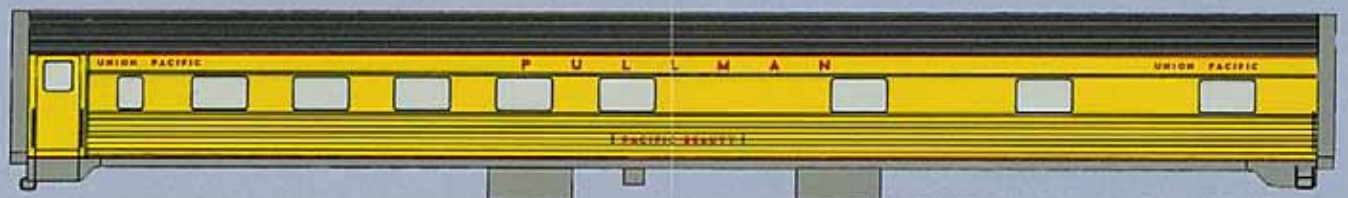

# City of *San Francisco*

932-9570 Baggage

932-9560 Baggage-Dormitory

932-9530 44-Seat Coach

932-9550 Cafe-Lounge

932-9610 Pacific... Series 10-6 Sleeper

932-9490 Imperial... Series 4-4-2 Sleeper

932-9620 American... Series 6-6-4 Sleeper