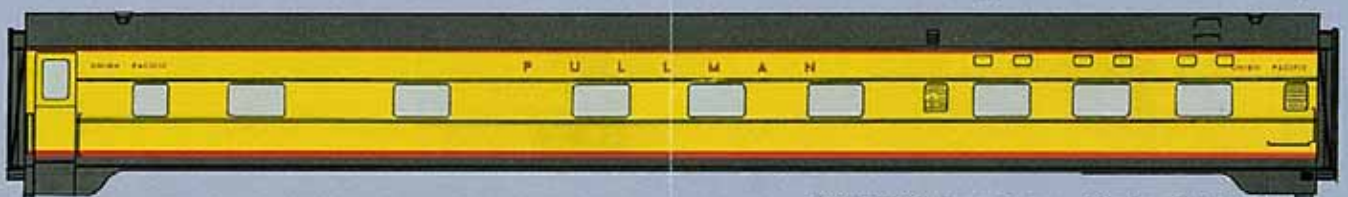

# City of *San Francisco*

932-9570 Baggage

932-9560 Baggage-Dormitory

932-9530 44-Seat Coach

932-9550 Cafe-Lounge

932-9610 Pacific... Series 10-6 Sleeper

932-9490 Imperial... Series 4-4-2 Sleeper

932-9620 American... Series 6-6-4 Sleeper

932-9540 48-Seat Diner